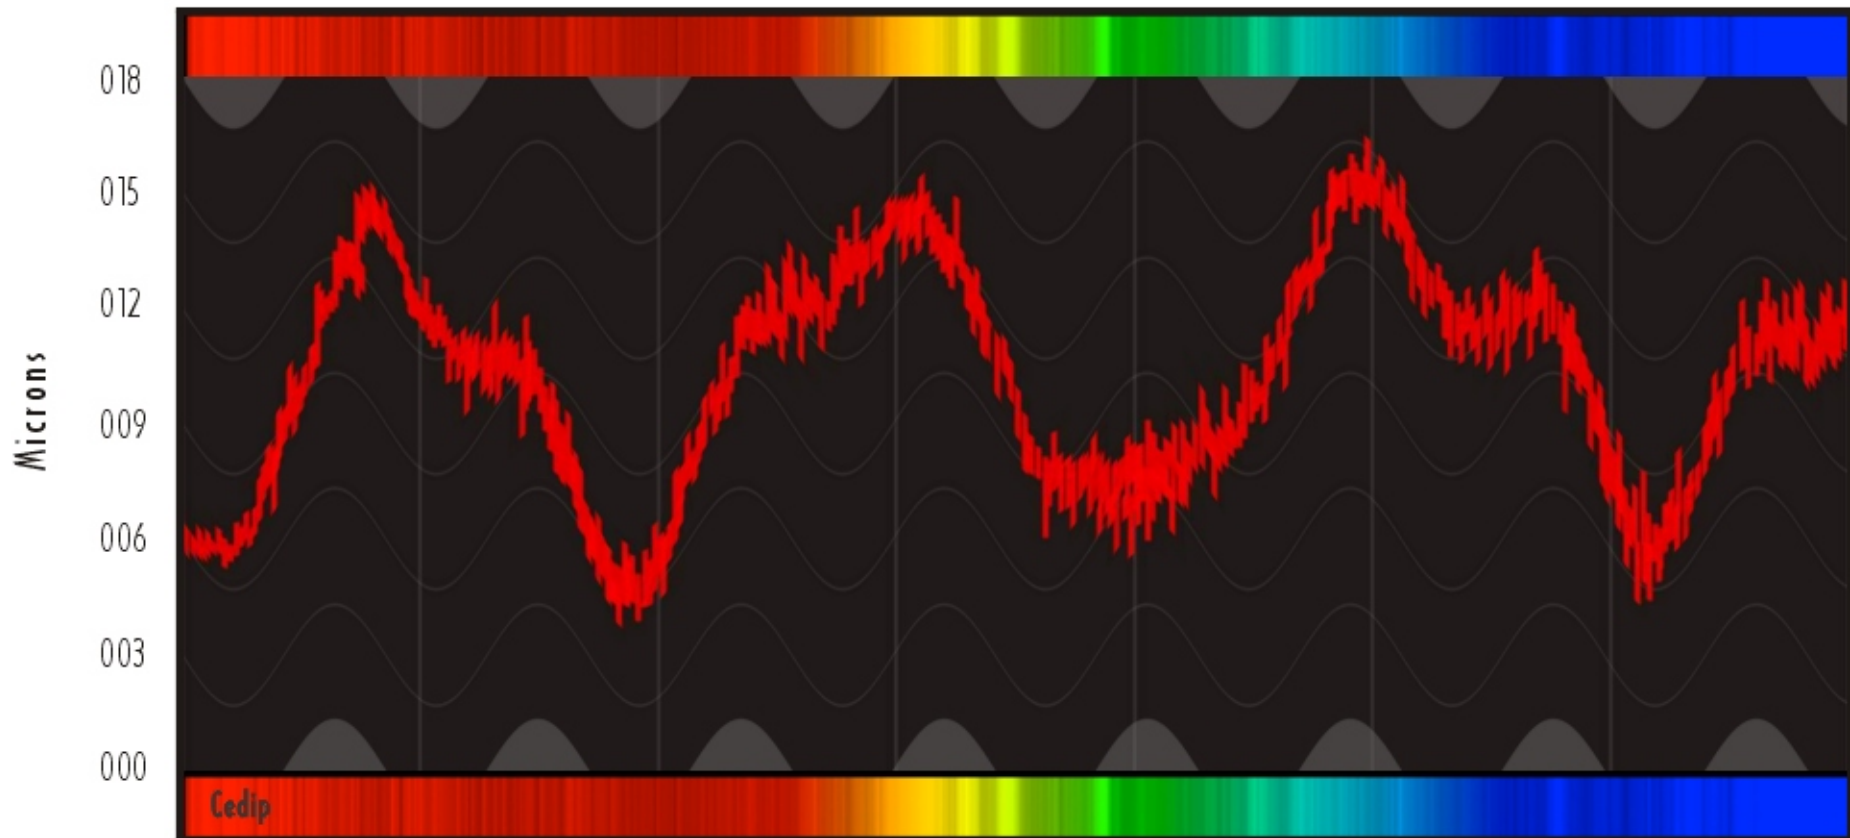

Far Infrared Thermography Imaging

FIR Spectral Thermal Imagery Converted to Digital Format

Pro Health Black Ceramic Tube Type Infrared Emitter 18mm x 660mm 120v 300w

Results: 92% emissivity between 5 - 15 microns

Thermal FIR Imagery Displayed Digitally